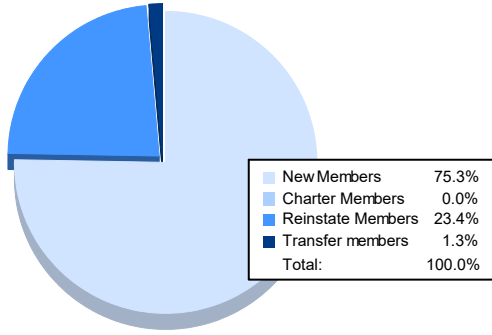

Year	New Clubs	Dropped Clubs	Gain/ Loss Clubs	New Members	Charter Members	Reinstate Members	Transfer Members	Total Member Added	Total Members Dropped	Gain/ Loss Members
2017-2018	0	0	0	43	0	1	4	48	80	-32
2018-2019	0	1	-1	59	0	4	1	64	75	-11
2019-2020	0	0	0	32	0	0	0	32	48	-16
2020-2021	0	2	-2	34	0	3	3	40	121	-81
2021-2022	0	0	0	58	0	18	1	77	39	38
<b>Average</b>	<b>0</b>	<b>1</b>	<b>-1</b>	<b>45</b>	<b>0</b>	<b>5</b>	<b>2</b>	<b>52</b>	<b>73</b>	<b>-20</b>

### Membership Composition June 2022 Cumulative