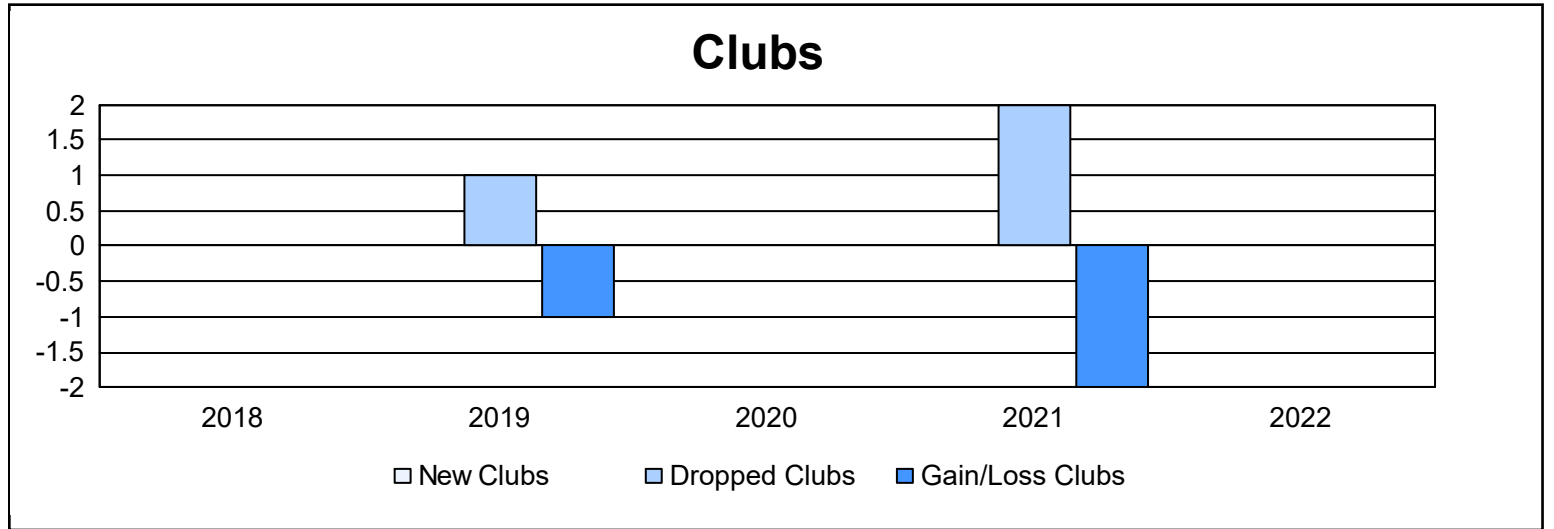

Year	New Clubs	Dropped Clubs	Gain/ Loss Clubs	New Members	Charter Members	Reinstate Members	Transfer Members	Total Member Added	Total Members Dropped	Gain/ Loss Members
2017-2018	0	0	0	43	0	1	4	48	80	-32
2018-2019	0	1	-1	59	0	4	1	64	75	-11
2019-2020	0	0	0	32	0	0	0	32	48	-16
2020-2021	0	2	-2	34	0	3	3	40	121	-81
2021-2022	0	0	0	58	0	18	1	77	39	38
<b>Average</b>	<b>0</b>	<b>1</b>	<b>-1</b>	<b>45</b>	<b>0</b>	<b>5</b>	<b>2</b>	<b>52</b>	<b>73</b>	<b>-20</b>

### Membership Composition June 2022 Cumulative