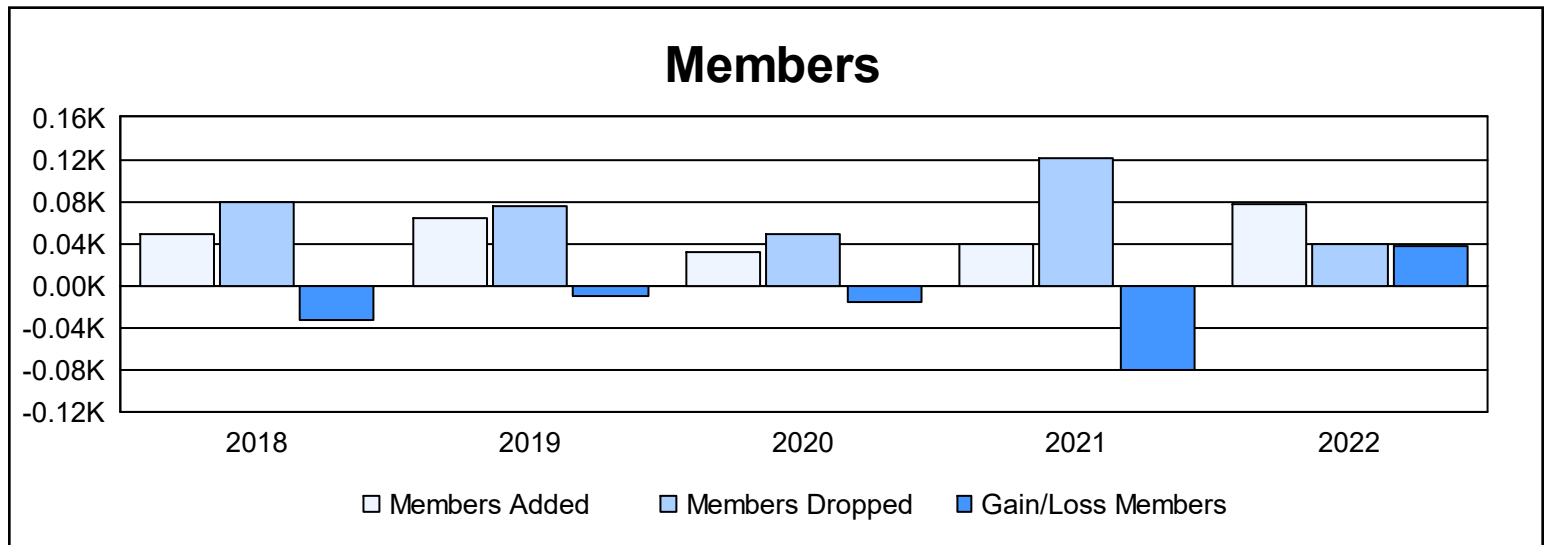

Year	New Clubs	Dropped Clubs	Gain/ Loss Clubs	New Members	Charter Members	Reinstate Members	Transfer Members	Total Member Added	Total Members Dropped	Gain/ Loss Members
2017-2018	0	0	0	43	0	1	4	48	80	-32
2018-2019	0	1	-1	59	0	4	1	64	75	-11
2019-2020	0	0	0	32	0	0	0	32	48	-16
2020-2021	0	2	-2	34	0	3	3	40	121	-81
2021-2022	0	0	0	58	0	18	1	77	39	38
<b>Average</b>	<b>0</b>	<b>1</b>	<b>-1</b>	<b>45</b>	<b>0</b>	<b>5</b>	<b>2</b>	<b>52</b>	<b>73</b>	<b>-20</b>

### Membership Composition June 2022 Cumulative